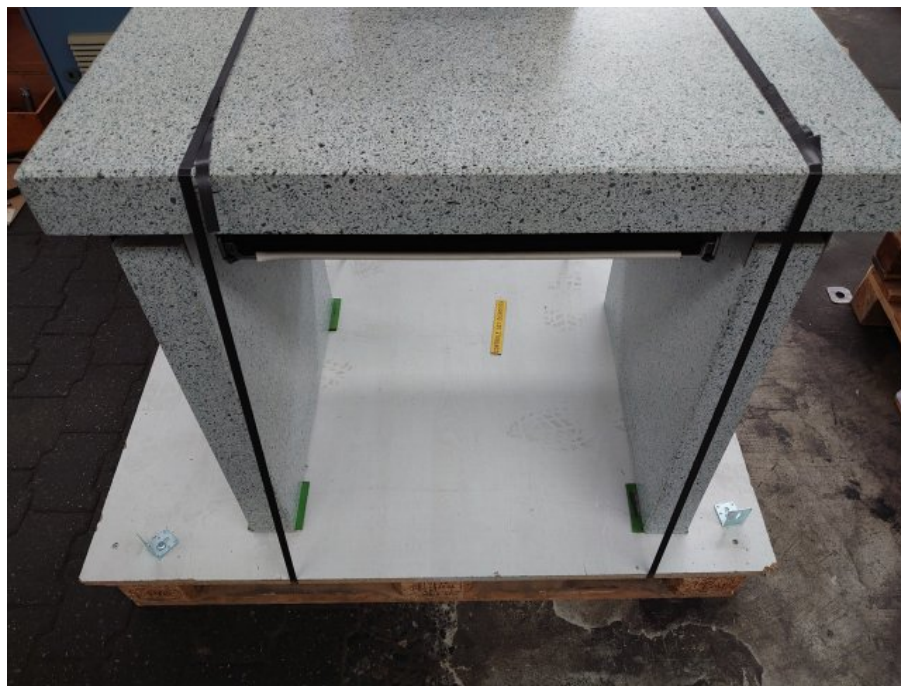

METTLER TOLEDO Marbre (table) de pesée

Kind : Various machines

Brand : METTLER TOLEDO

Model : Marbre (table) de pesée

Stock Nr : 9969

TECHNICAL DETAILS

- Granite weighing surface
- Adjustable feet
- Meets highest anti-vibration standards
- with four vibration dampers located under the work surface
- Facilitates fast stabilisation times
- Table dimensions : 900 x 700 [mm]
- Table thickness : 80 [mm]
- Total height : 800 [mm]