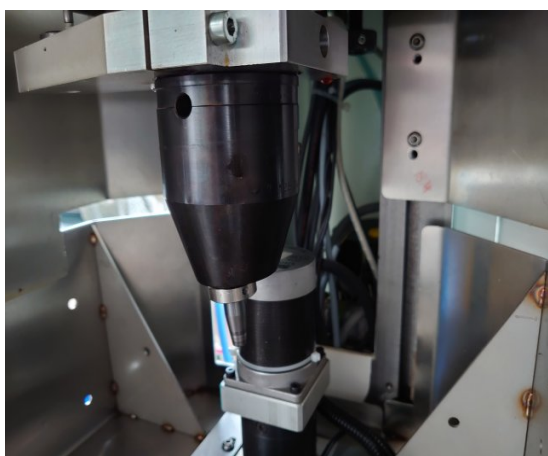

GUILLEMIN Machine de bouterollage S5

Kind : Various machines
Brand : GUILLEMIN
Model : Machine de bouterollage S5
Year : 2016
Serial Nr: 144361016
Stock Nr : 10103

TECHNICAL DETAILS

- push force : 750 [daN]
- rivet diameter : Ø 5 [mm]
- motorisation : pneumatic unit push
- operating pressure : 4-6 [bars]
- adjustable stroke : 0 to 50 [mm]
- spindle motorisation (1500 rpm) : 0,37 [kw]
- orbital riveting machine