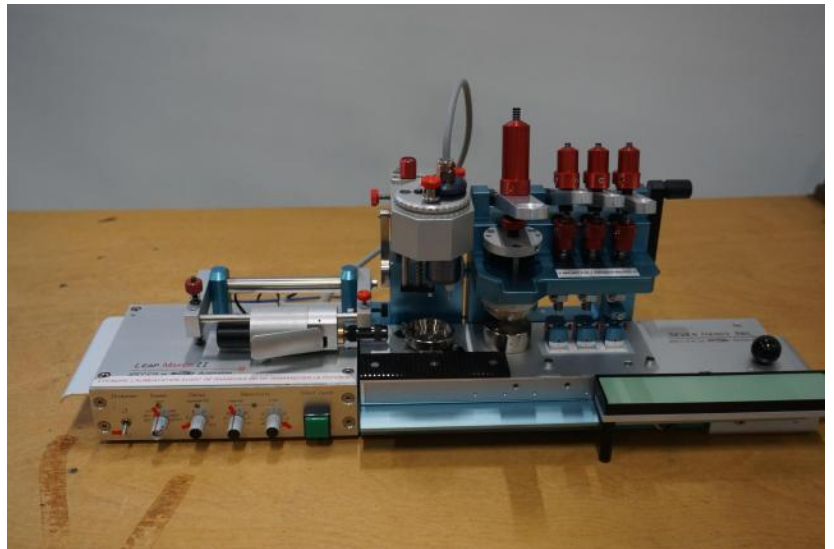

ATEC CYL Seven Hands 3B C

Kind : Various machines
Manufacturer : ATEC CYL
Model : Seven Hands 3B C
Serial : 3BC-03-05-018
Stock : P2432

TECHNICAL DETAILS

- As per photos