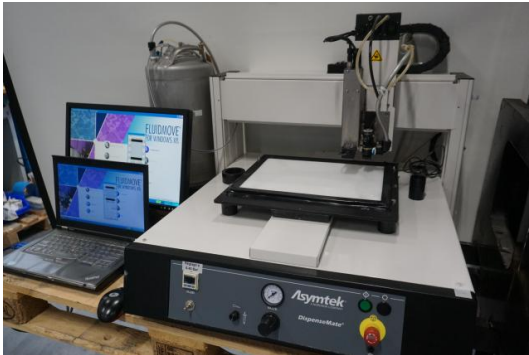

ASYMTEK Encolleuse - D585

Kind : Various machines
Manufacturer : ASYMTEK
Model : Encolleuse - D585
Year : 2011
Serial : 31574
Stock : P2419

TECHNICAL DETAILS

- Glue dispenser
- With piston pump
- Movement : 585 x 525 [mm]
- For high-viscosity products
- Operating system : Windows XP
- Power supply : 100-240 [V]
- Frequency : 50-60 [Hz]
- Current rating : 5 [A]
- X axes : 525 [mm]
- Y axes : 525 [mm]