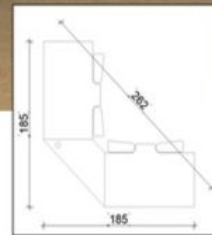

BODENMANN ETABLI

Kind : Industrial furniture
Brand : BODENMANN
Model : ETABLI
Stock Nr : 9713

Set of 9 workbenches

TECHNICAL DETAILS

- Dimensions : 2,65 x 1,30 [m]
- Weight : 233 [kg]
- Price per unit : 1350 € HT