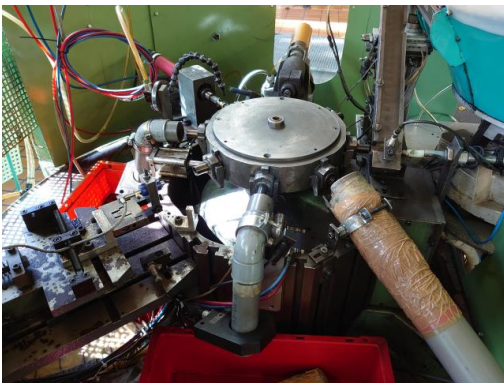

## WIRTH & GRUFFAT C128

**Kind : Horizontal transfer**  
**Manufacturer : WIRTH & GRUFFAT**  
**Model : C128**  
**Serial : 589**  
**Stock : T13285**

### TECHNICAL DETAILS

- |                             |              |
|-----------------------------|--------------|
| - Horizontal plate diameter | : 300 [mm]   |
| - Number of stations        | : 8          |
| - Number of possible units  | : 10         |
| - Clamping type             | : W20 collet |