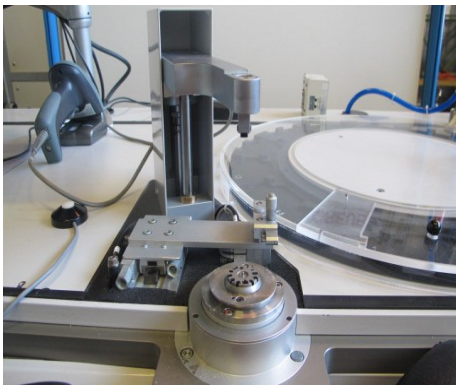

LEUREUX

Kind : Clinching machine
Brand : LEUREUX
Stock Nr : P1619

For wall lamp riveting

TECHNICAL DETAILS

Same as on photos

EQUIPMENT

- 1 workbench